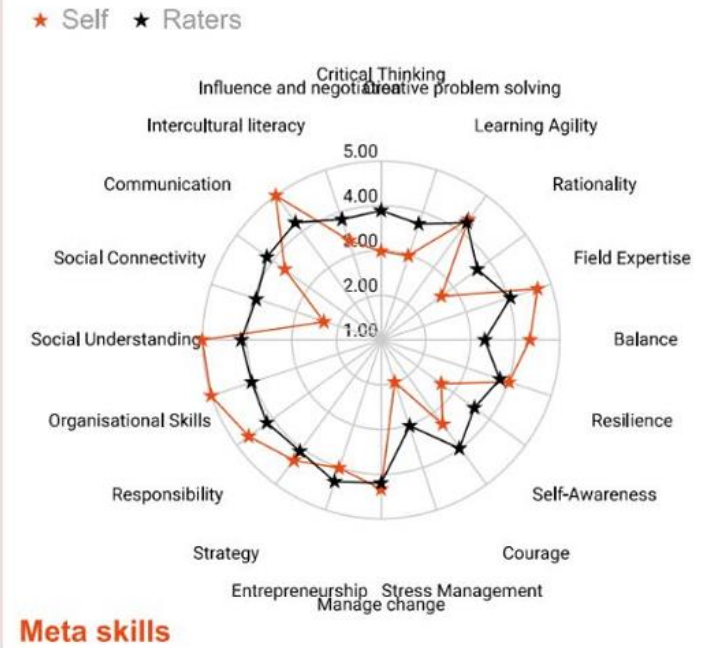

Practical & digital

How:
Personal development
Strong wellbeing culture / support

Emotional

The challenge of assessing Human Intelligences

Annual 360 Assessments

Self assessments +
raters assessment

2 coaching sessions